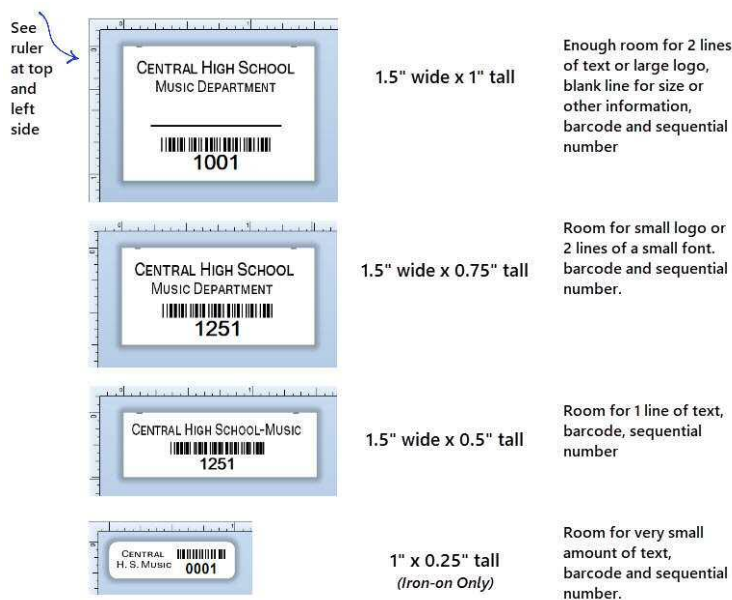

Your tags can include:

- Name or logo of your school/musical group
- A Sequential number
- A Barcode (optional but strongly recommended)
- One or more blank lines.

Iron-on tags need to be applied with a very hot iron

Sew-in Tags can be applied with a sewing machine (recommended) or by hand.

Prices range from $0.14 (Tiny Iron-on Tag) to $0.30 (1.5" x 1" Iron-on). Discounts applied for quantities over 500 tags. Please contact us for a quote.